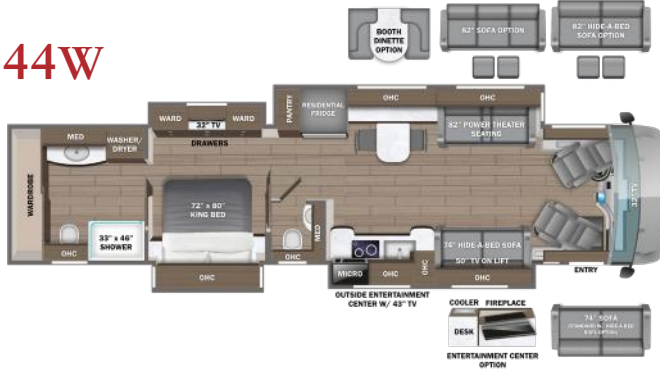

2025 ANTHEM

Luxury Diesel Motorhome

37K

44B

44D

44R

44W

44Z

PAINT SELECTIONS