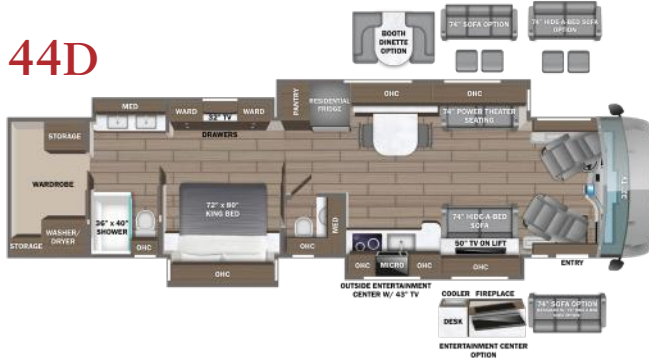

2025 ANTHEM

Luxury Diesel Motorhome

37K

44B

44D

44R

44W

44Z

PAINT SELECTIONS