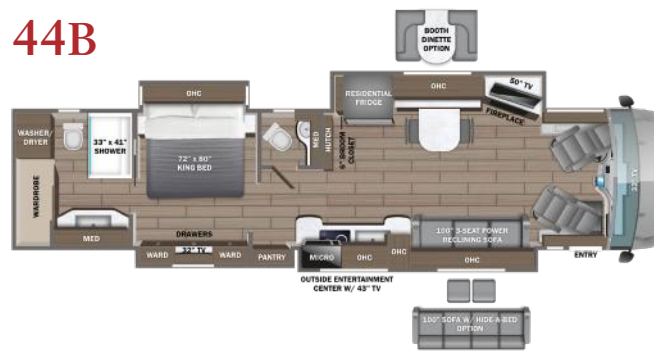

2025 ANTHEM

Luxury Diesel Motorhome

37K

44B

44D

44R

44W

44Z

PAINT SELECTIONS