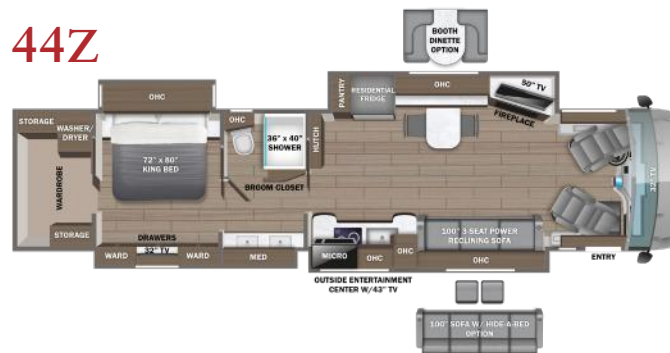

2025 ANTHEM

Luxury Diesel Motorhome

37K

44B

44D

44R

44W

44Z

PAINT SELECTIONS